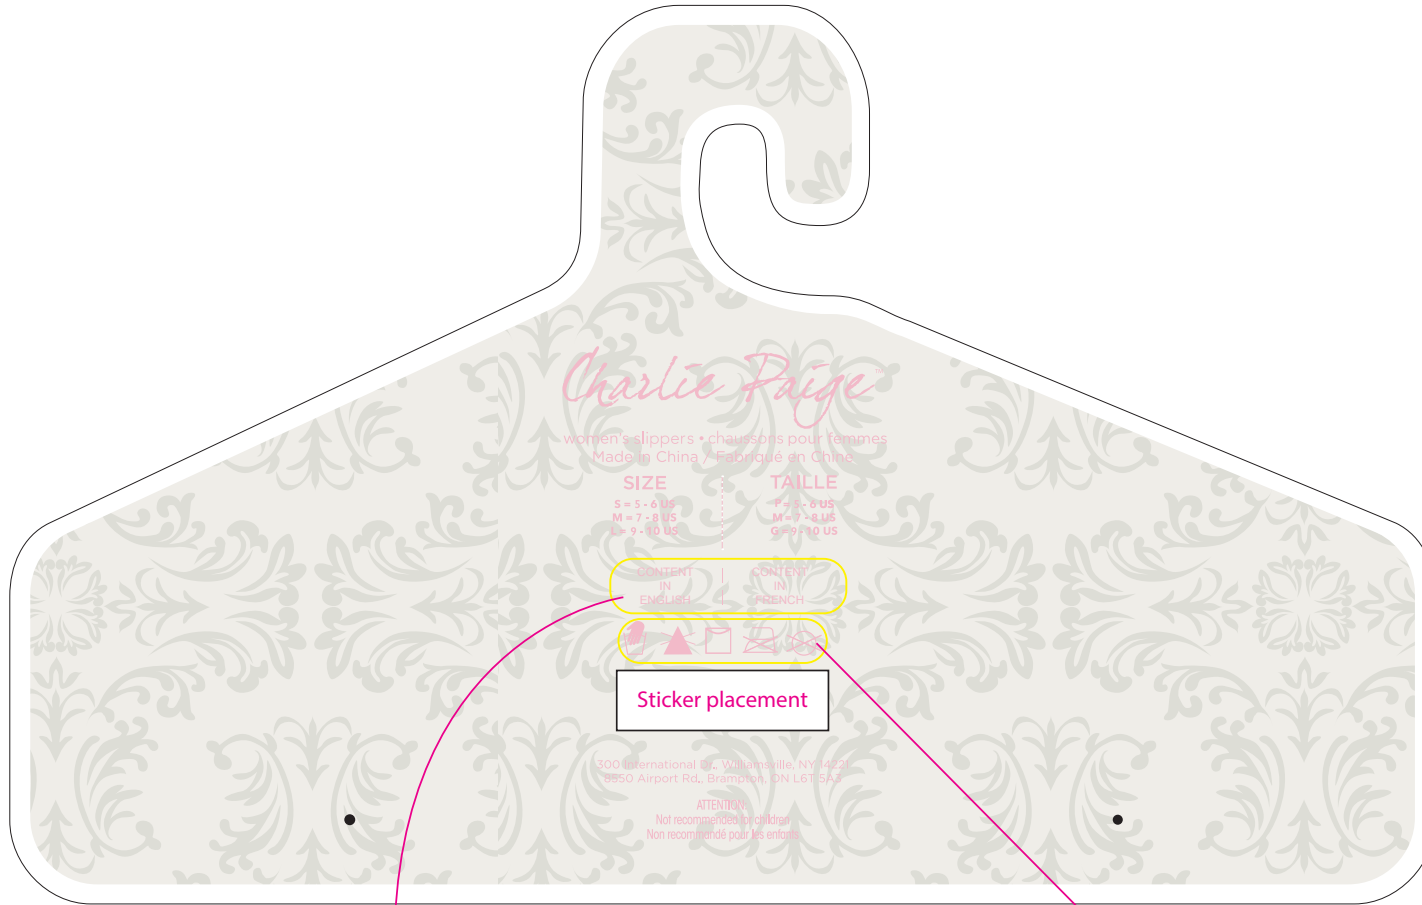

*Artwork is actual size. 8.25"W x 5.20"H

FRONT

- Drill Hole

Details:

- Hanger card colours MUST match the slipper label.
- Cardstock should be 1600 grams.
- Grade drill hole placement for other sizes accordingly.

*** DO NOT PRINT YELLOW OUTLINE ***

Folding Lines

Die Cut Lines

*Artwork is actual size. 8.25"W x 5.20"H

FRONT

- Drill Hole

Details:

- Hanger card colours MUST match the slipper label.
- Cardstock should be 1600 grams.
- Grade drill hole placement for other sizes accordingly.

*** DO NOT PRINT **YELLOW** OUTLINE ***

Folding Lines

Die Cut Lines

*Artwork is actual size. 8.25"W x 5.20"H

FRONT

- Drill Hole

Details:

- Hanger card colours MUST match the slipper label.
- Cardstock should be 1600 grams.
- Grade drill hole placement for other sizes accordingly.

*Artwork is actual size. 8.25"W x 5.20" H

BACK

• Drill Hole

US / CANADA Price Sticker White

UPC code
For Placement Only

Left side: Content in ENGLISH
Right side: Content in FRENCH
see below for example; Contents MUST follow test report: