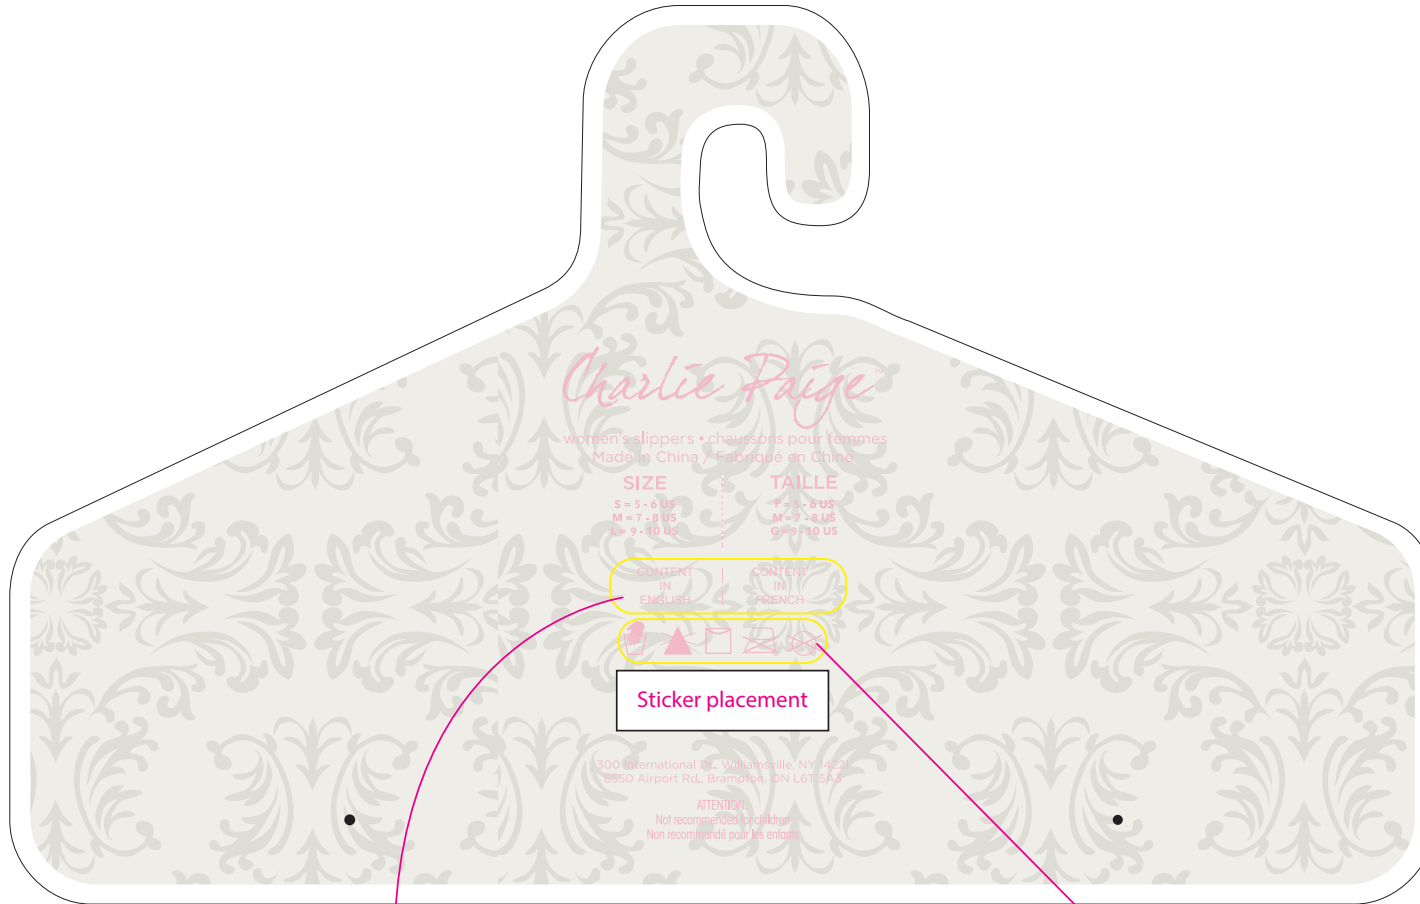

*Artwork is actual size. 8.25"W x 5.20"H

FRONT

- Drill Hole

Details:

- Hanger card colours MUST match the slipper label.
- Cardstock should be 1600 grams.
- Grade drill hole placement for other sizes accordingly.

*Artwork is actual size. 8.25" W x 5.20" H

BACK

• Drill Hole

US / CANADA Price Sticker White

1.1CM

3.9 CM

UPC code
For Placement Only

Left side: Content in ENGLISH
Right side: Content in FRENCH
see below for example; Contents MUST follow test report:

*** DO NOT PRINT YELLOW OUTLINE ***

Folding Lines

Die Cut Lines

*Artwork is actual size. 8.25"W x 5.20"H

FRONT

- Drill Hole

Details:

- Hanger card colours MUST match the slipper label.
- Cardstock should be 1600 grams.
- Grade drill hole placement for other sizes accordingly.

*** DO NOT PRINT **YELLOW** OUTLINE ***

Folding Lines

Die Cut Lines

*Artwork is actual size. 8.25"W x 5.20"H

FRONT

- Drill Hole

Details:

- Hanger card colours MUST match the slipper label.
- Cardstock should be 1600 grams.
- Grade drill hole placement for other sizes accordingly.